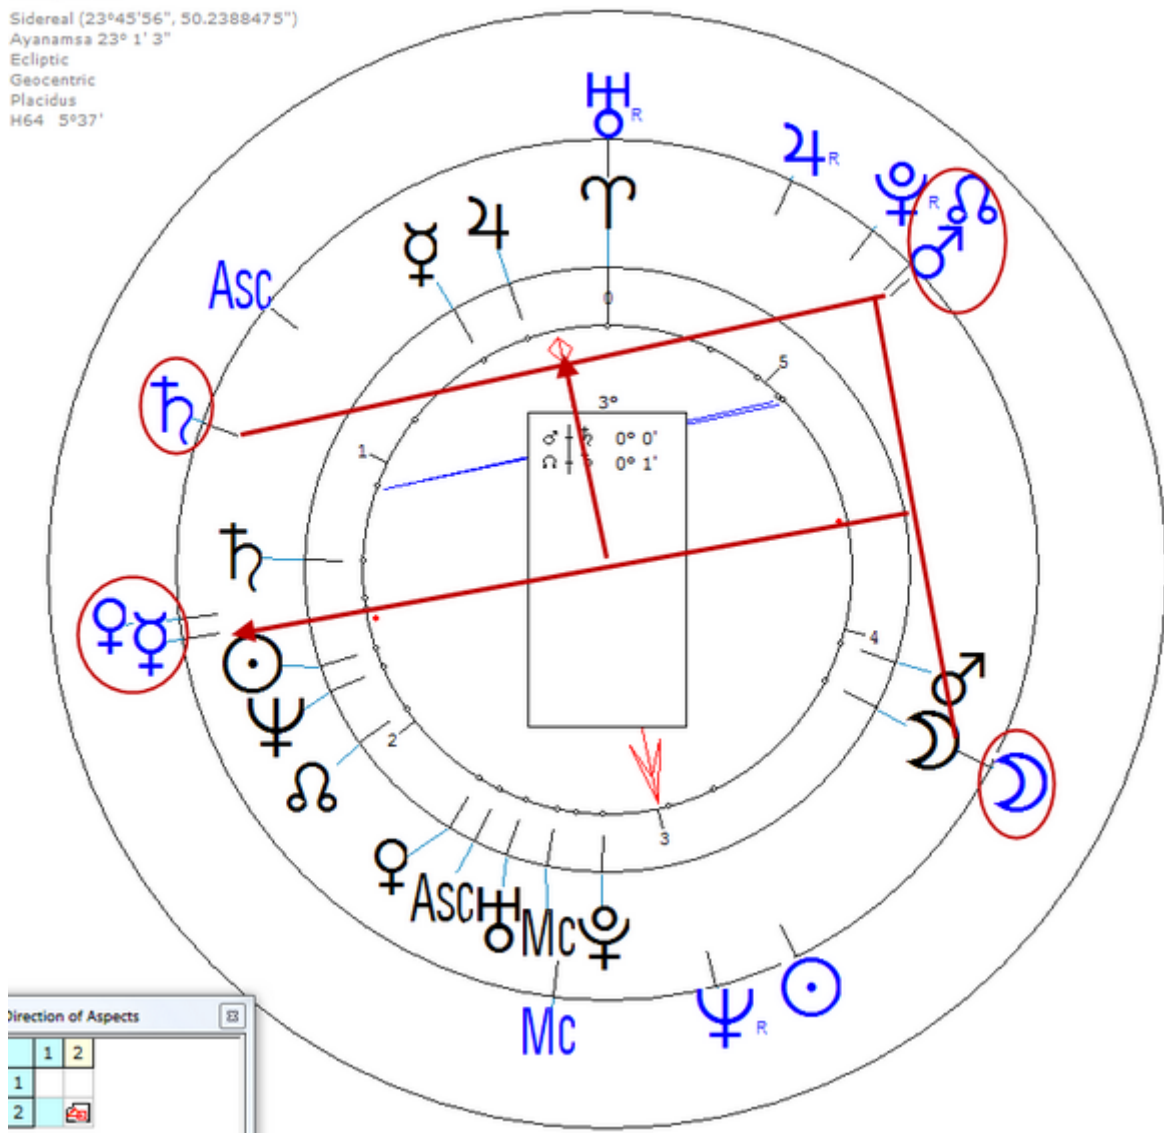

Topaz, Dudu

20 September 1946 at 07:00 (= 07:00 AM)Haifa, Israel, 32n49, 34e59

An Israeli TV personality, comedian, actor, screenwriter, playwright, author and radio and television host.

<https://www.astro.com/astro-databank/Topaz,_Dudu>

Death by Suicide 20 August 2009 in Ramla, Israel.

Lunar Return (Harmonic 64)

Lunar ♂/♄ = Lunar ☾/♁ = Lunar ♀ = Lunar ♀ (neck)

Topaz, Dudu
20 September 1946 Fri 7:00 (GMT+3) 32n49 34e59
Haifa, Israel
Sidereal (23°45'56", 50.2388475")
Ayanamsa 23° 1' 3"
Ecliptic
Geocentric
Placidus
H64 5°37'